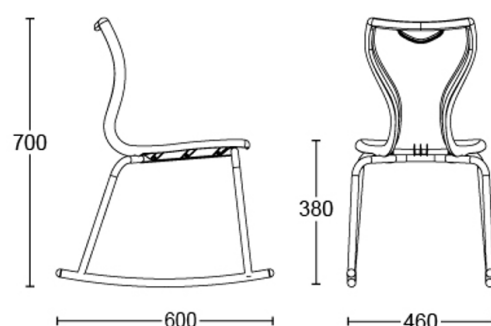

Drawing

Plastic colour options

Apple Orchard (AP)	Lime Green (GR)
Banana Yellow (YE)	Mandarin Orange (OR)
Black (BK)	Night Grey (NI)
Bottle Green (BG)	Oatmeal (OA)
Cherry Red (RE)	Royal Blue (BL)
Cool Grey (GY)	Sky Blue (SK)
Fuchsia (FU)	Velvet Purple (PU)
Lilac (LI)	White (WH)
Custom Colour	

Variations EN136 (Grey or Anthracite Frame)

Frame colour options

Telegrey 1	Anthracite