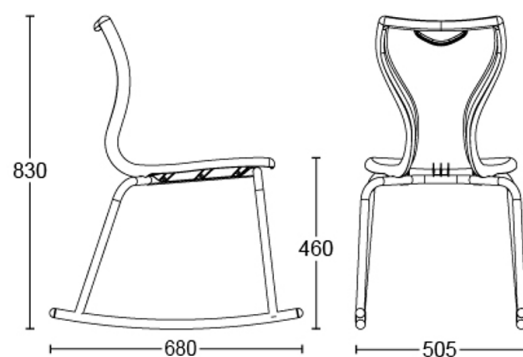

en rock

Manufacturer	Spaceforme
Product code	EN136
Country of manufacture	UK

Chair size	6

Material 1	Shell: 100% PP. Black shell: 100% Recycled PP
Material 2	Powdercoated steel frame

Certifications	Conforms to EN1729 Part 1

Stacks	n/a

Recyclability	100% Recyclable shell and frame. Separate out parts

Weight limit	125 kg

Warranty	5 Years

Seat height	460mm

Seat width	405mm

Seat depth	380mm

Overall height	830mm

Overall width	505mm

Overall depth	680mm

Plastic weight	1.8 kg

Frame weight	3.7 kg

Overall weight	5.5 kg

Website	https://www.spaceforme.com/en-rock

CAD	https://www.dropbox.com/scl/fi/42t3qxwxb7qbgp9l4fqdy/Spaceforme-EN-136-en-rock-size-6.dwg?rlkey=4516fuh9m6x9

Images	https://www.dropbox.com/scl/fo/cm2bu2w8hguzc3fx7hul8/ABHAXD5303EpNPDZwPv2VjA?rlkey=rm3dix92xdyi24bw690

Optional extras	Subject to minimum order quantity: UV protection, antimicrobial additive, custom colours

Description	Encouraging Active Learning
	The en rock chair brings dynamic movement into the classroom, supporting focus, comfort, and engagement — especially for students with special educational needs (SEN).
	Designed with the same ergonomic excellence as our en range, the en rock allows gentle rocking motion to help students channel energy positively while maintaining attention during lessons.

Drawing

Key features
• Gently rocks to promote movement and engagement   • 5-Year Warranty – Built to last   • Designed & Manufactured in the UK   • Waterfall Front Edge – Supports better circulation   • Sustainable Design – 100% recyclable shell & frame   • Eco-Friendly Black Shell – Made from 100% recycled plastic   • Flexible & Supportive – Engineered for student comfort   • Lightweight & Portable – Moulded handle for easy movement   • Secure & Durable – Anti-tamper fixings for longevity   • Certified Quality – Compliant to EN1729 Part 1   • Strong & Reliable – Supports up to 125kg (275lbs)   • Reinforced Ribbed Profile – Strengthens and protects   • 16 Vibrant Colours – A brilliant selection to suit any space

Variations	EN134 (Grey or Anthracite Frame)

Plastic colour options	
Apple Orchard (AP)	Lime Green (GR)
Banana Yellow (YE)	Mandarin Orange (OR)
Black (BK)	Night Grey (NI)
Bottle Green (BG)	Oatmeal (OA)
Cherry Red (RE)	Royal Blue (BL)
Cool Grey (GY)	Sky Blue (SK)
Fuchsia (FU)	Velvet Purple (PU)
Lilac (LI)	White (WH)
Custom Colour	

Frame colour options	
Telegrey 1	Anthracite